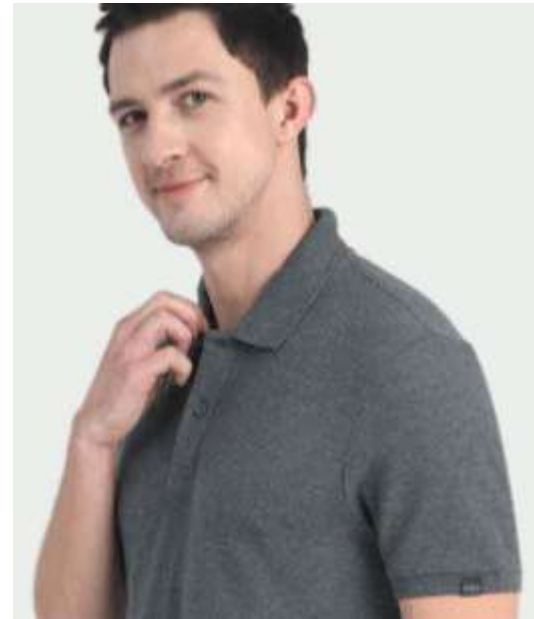

POLO T-SHIRTS

M&S Polo T-shirts

MRP Rs. 1699.00

Color: Grey

Size: S, M, L, XL & XXL

Fit: Regular

Fabric: CP

MARKS &
SPENCER
LONDON