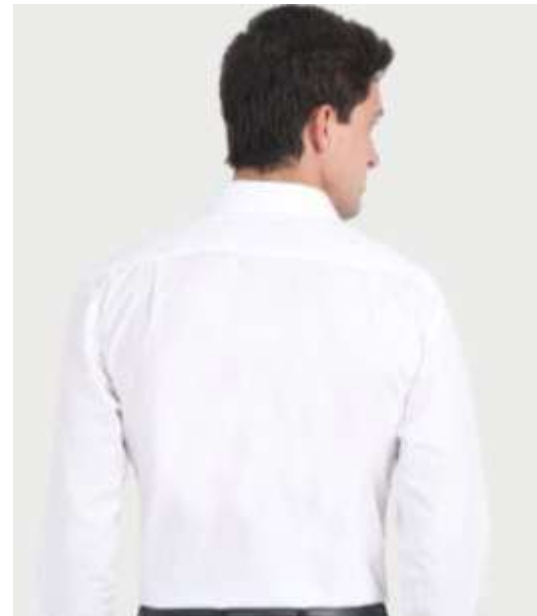

FORMAL SHIRTS

M&S Formal shirts

MRP Rs. 2999.00

Color: White

Size: 38, 40, 42, 44, 46

Fit: Tailored Fit

Fabric: Rich Cotton

MARKS &
SPENCER
LONDON